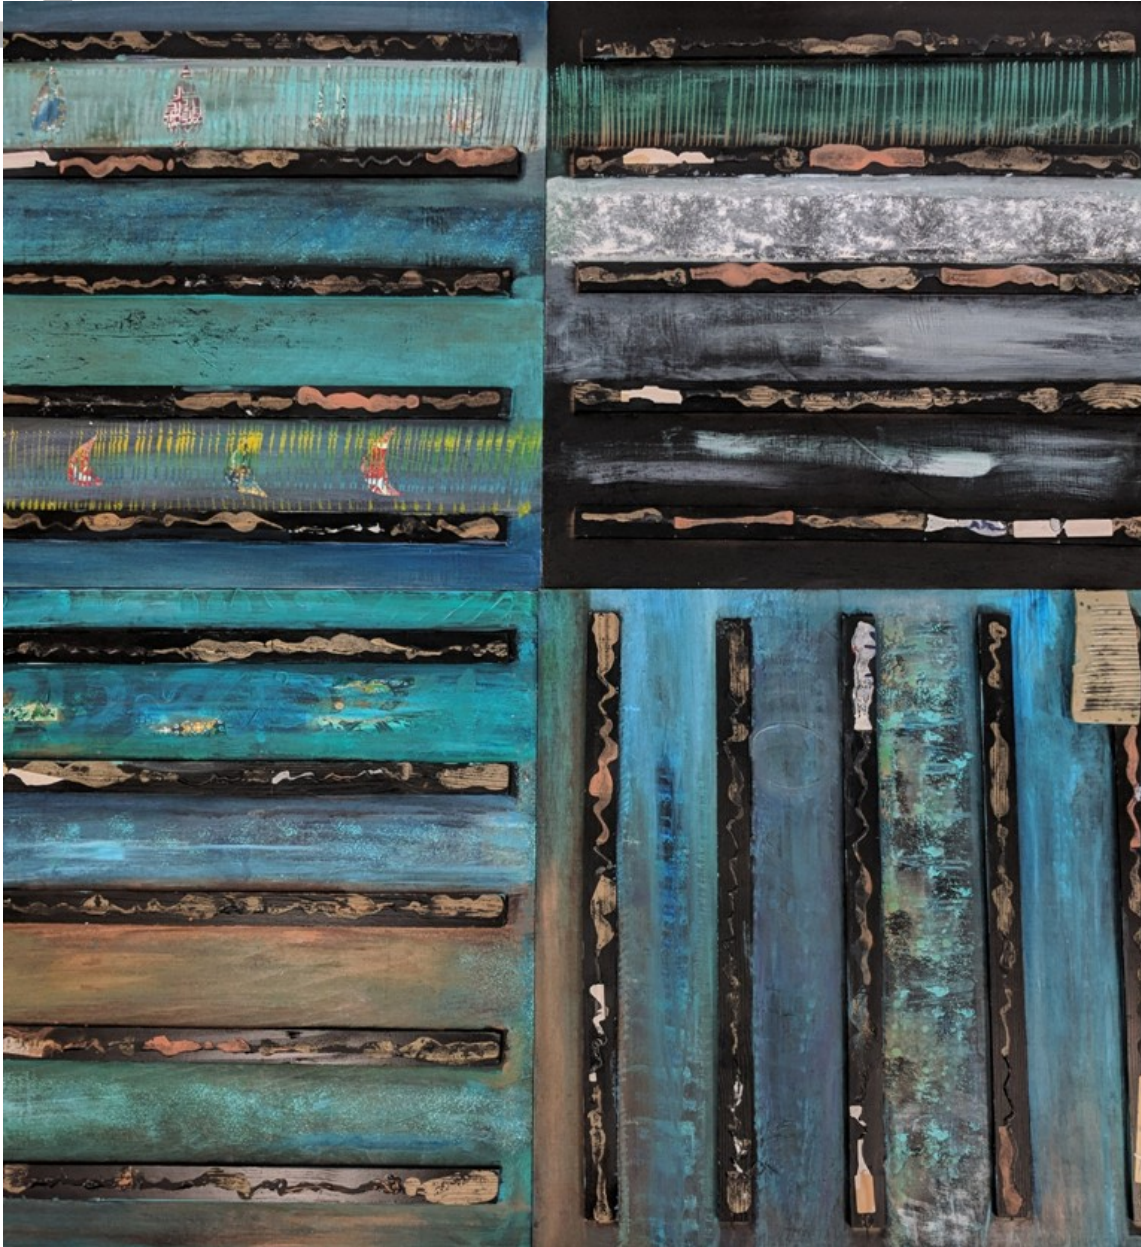

JANET RADY

Neda Dana-Haeri, *RBTL I (Quadriptych)*, 2018
Acrylic on wood board, 100 x 100 cm
DAN-059, Price Upon Request