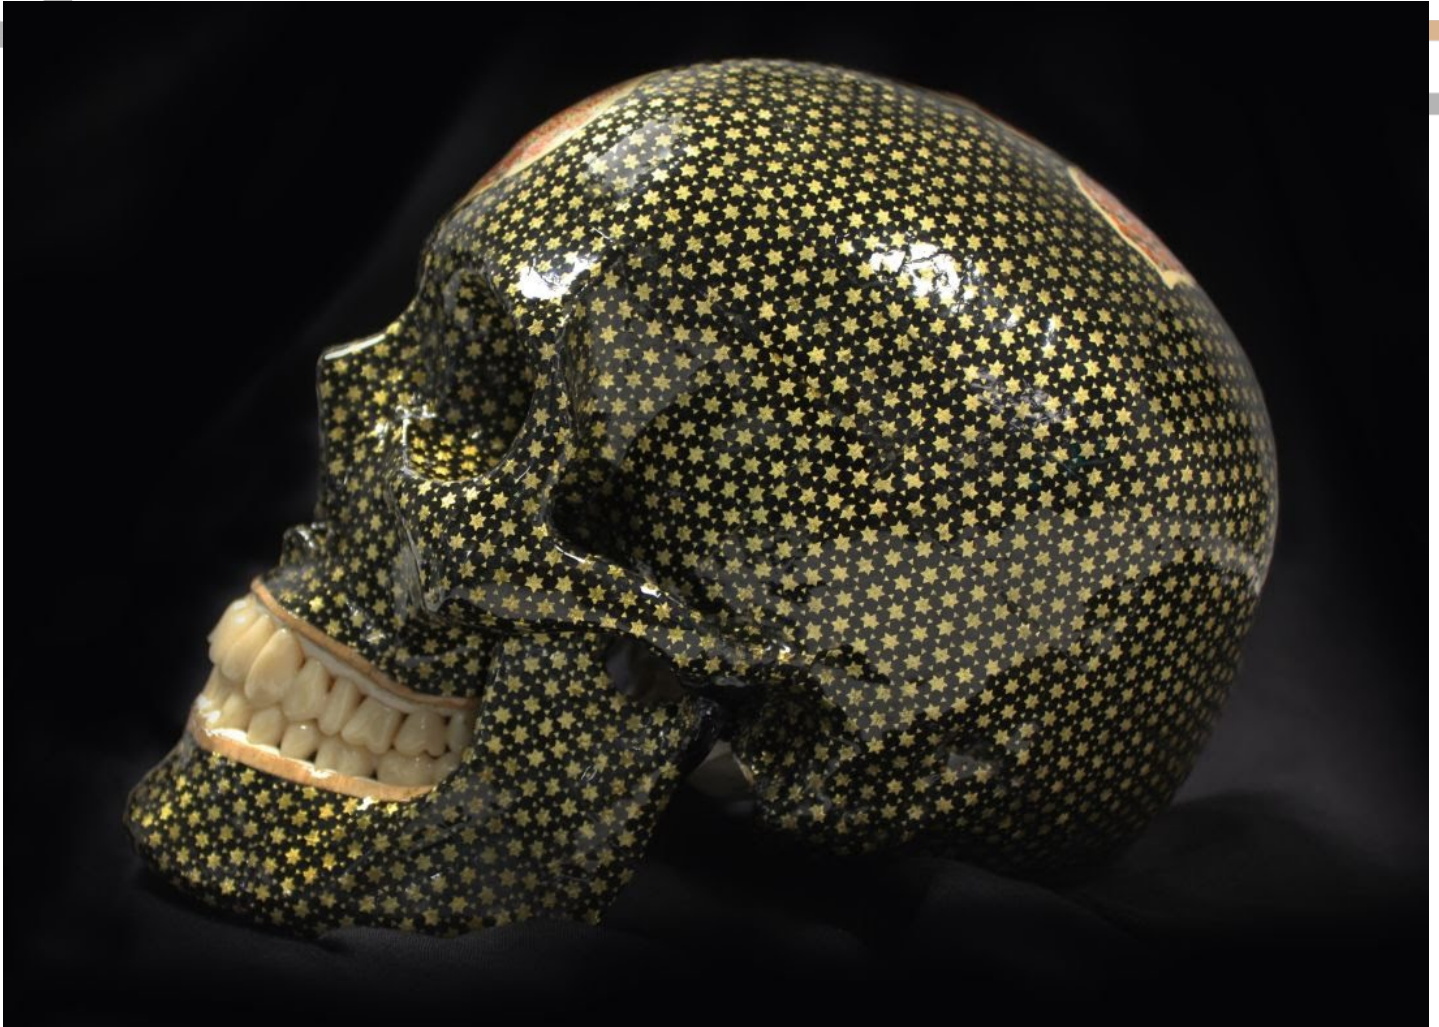

JANET RADY

Kourosh Salehi, *Eternal Now*, 2017

Hand Crafted Khatam (copper and wood) on Resin base Skull, 17 x 14 x 21 cm

SAL-002, Price Upon Request